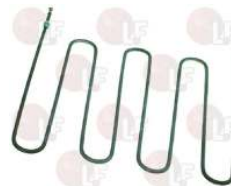

TORNATI FORNI 336039

3355752 HEATING ELEMENT 1500W 230V
length 520 mm - width 460 mm
fittings $\varnothing$ 1/4"
for Pizza oven electric (TORNATI FORNI) BABY1/50
BABY2/50